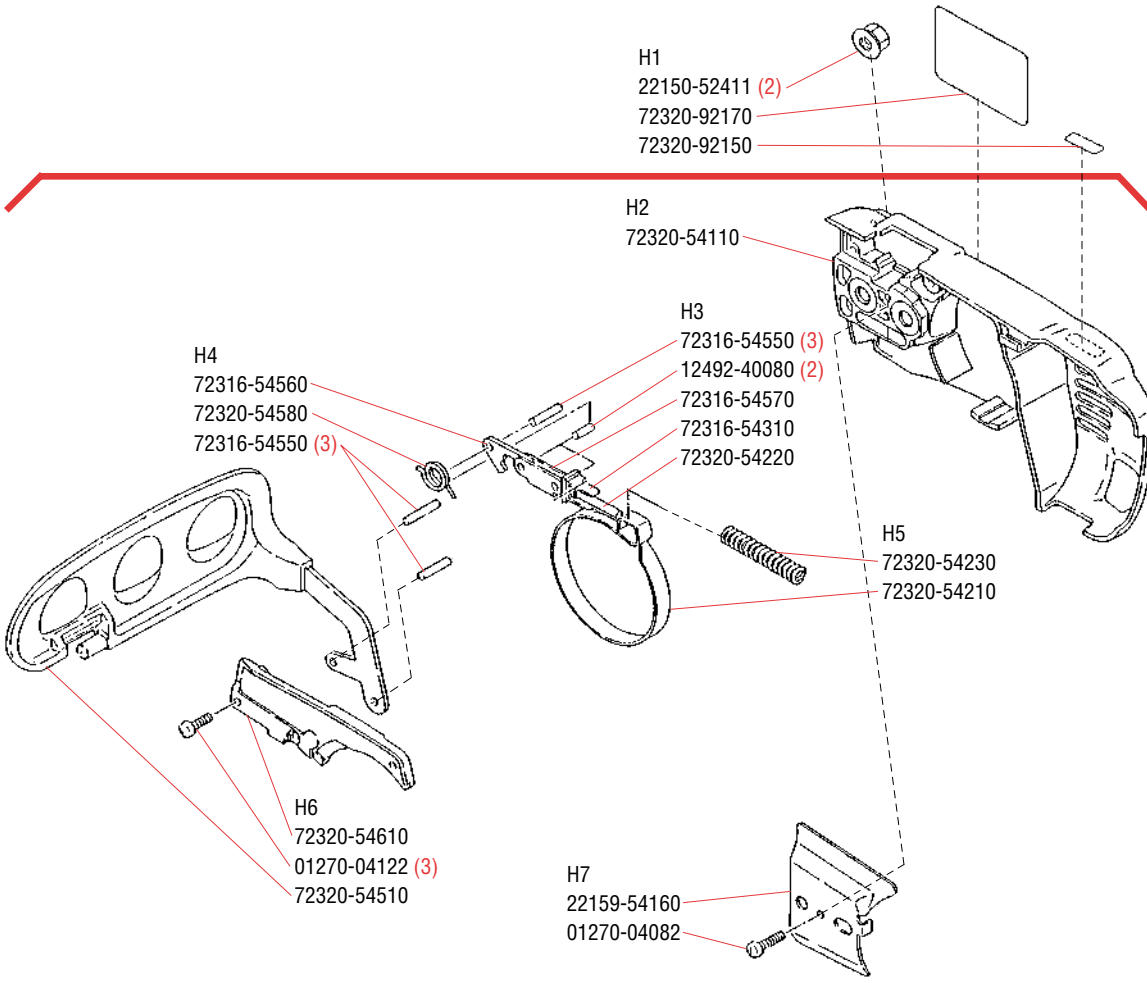

H CLUTCH COVER/TAPA DEL EMBRAGUE/COUVERCLE D'EMBRAYAGE