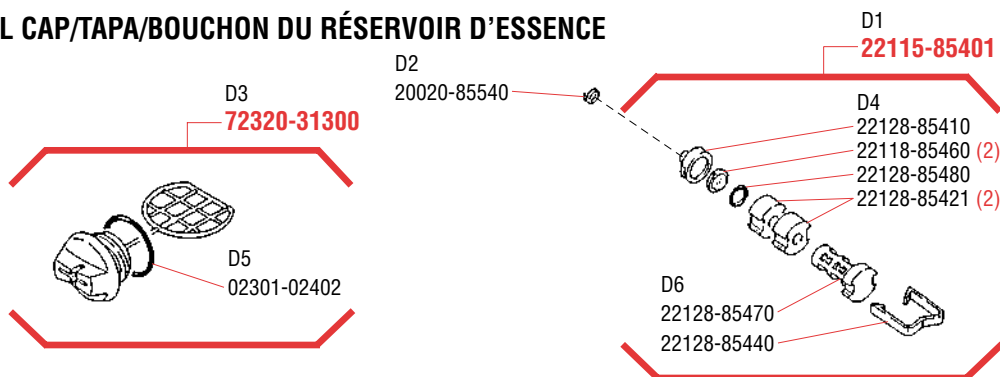

D FUEL CAP/TAPA/BOUCHON DU RÉSERVOIR D'ESSENCE

Legend — Leyenda — Légende

( ) — Quantities required
Indica la cantidad recomendaciones
Quantités recommandées

Shindaiwa Inc.
P.O. Box 1090, Tualatin, OR 97062
11975 S.W. Herman Rd., Tualatin, OR 97062