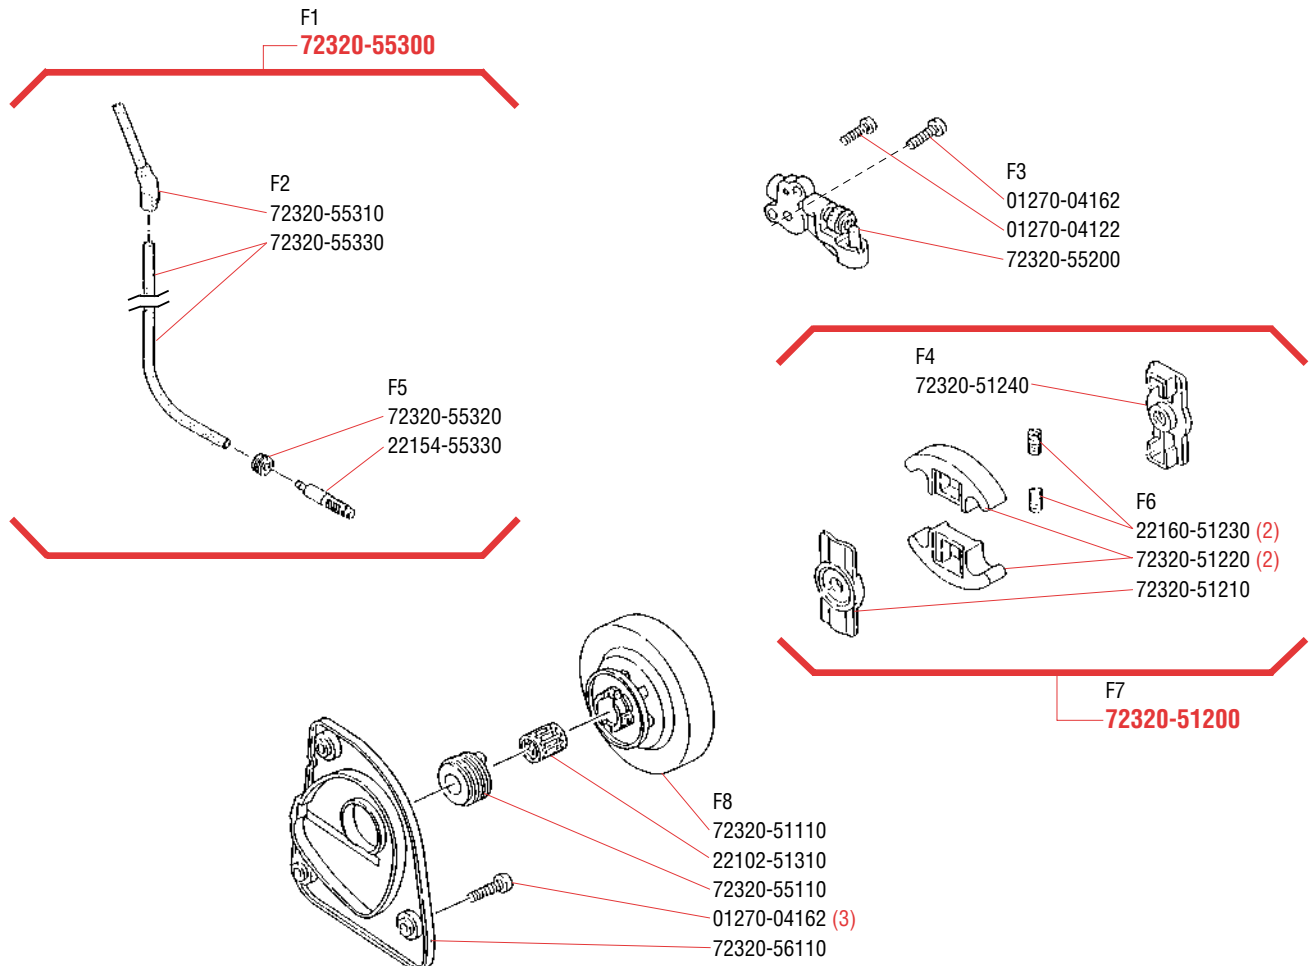

F CLUTCH SHOE/ZAPATA DEL EMBRAGUE/SABOT D'EMBRAYAGE