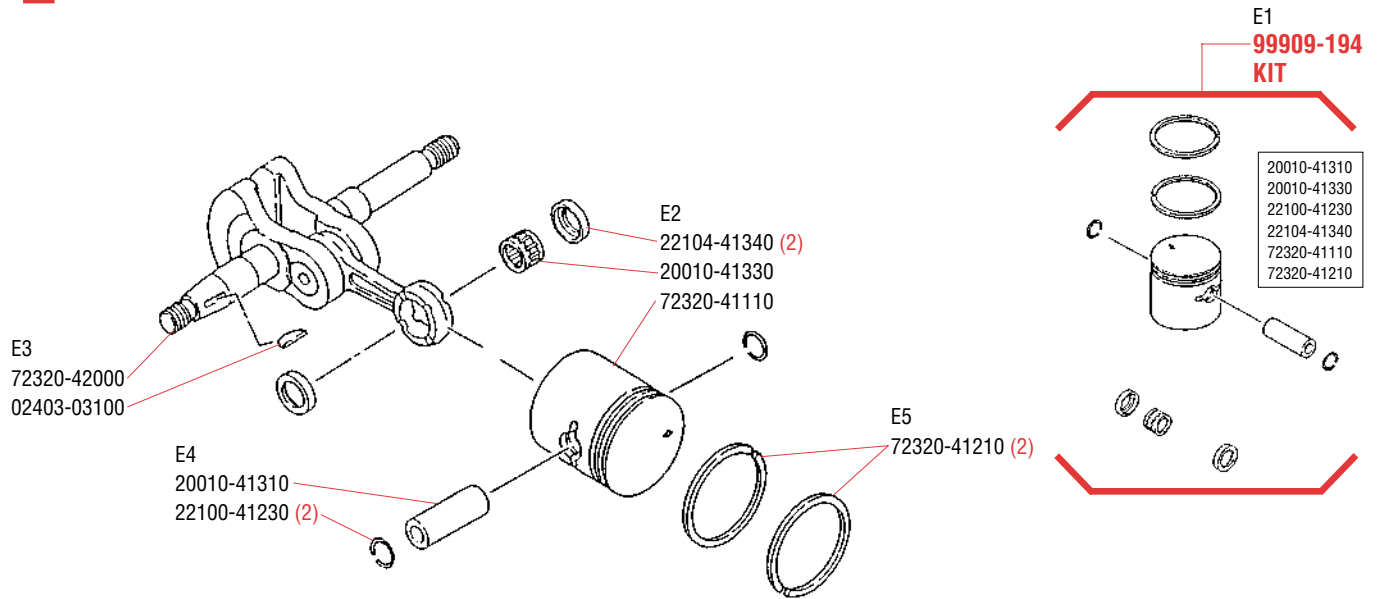

E PISTON, CRANKSHAFT/CIGUEÑAL/VILEBREQUIN