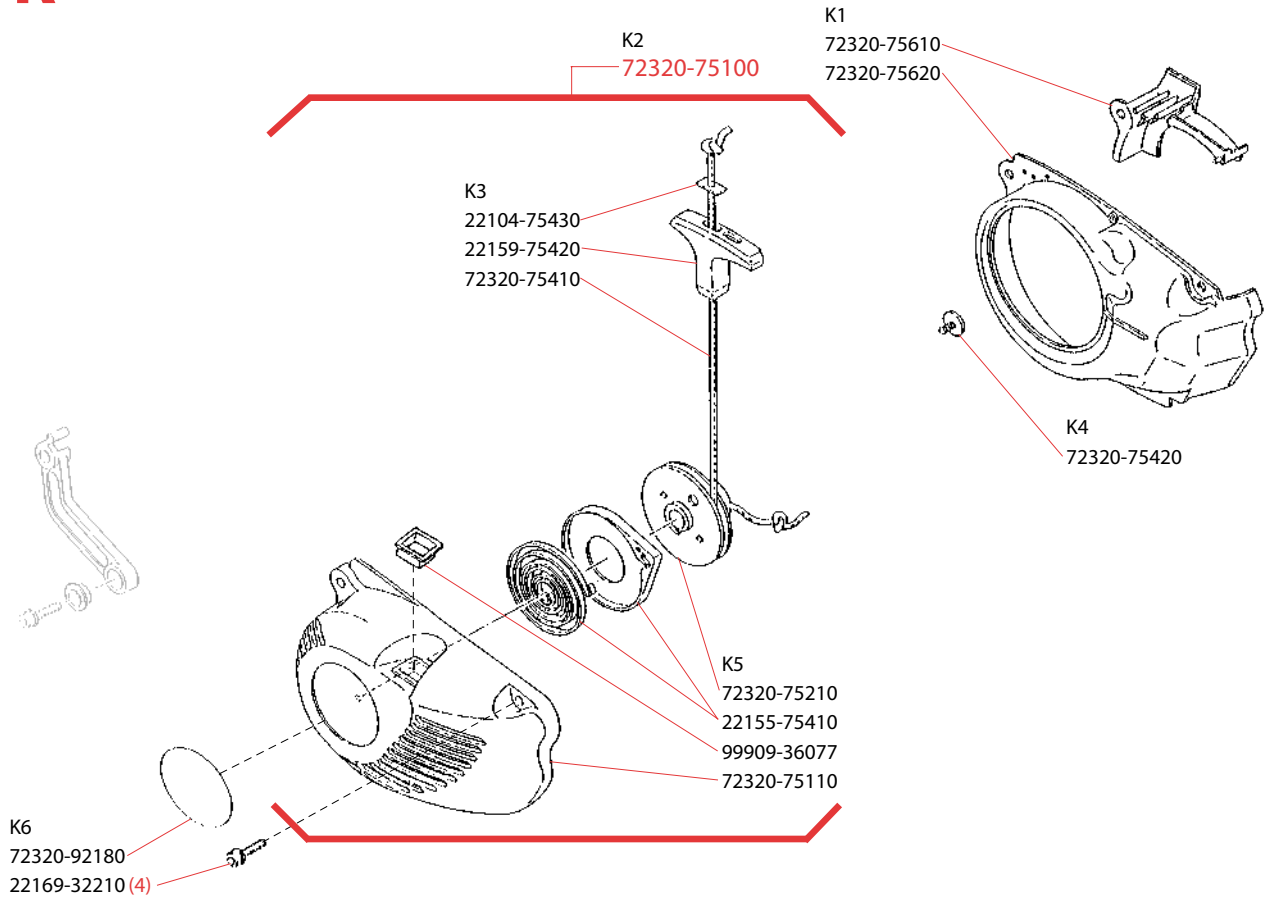

K

RECOIL STARTER/ARRANCADOR/DÉMARREUR