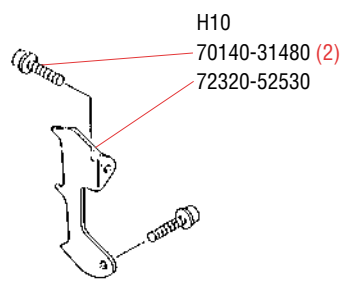

H8
72320-54000