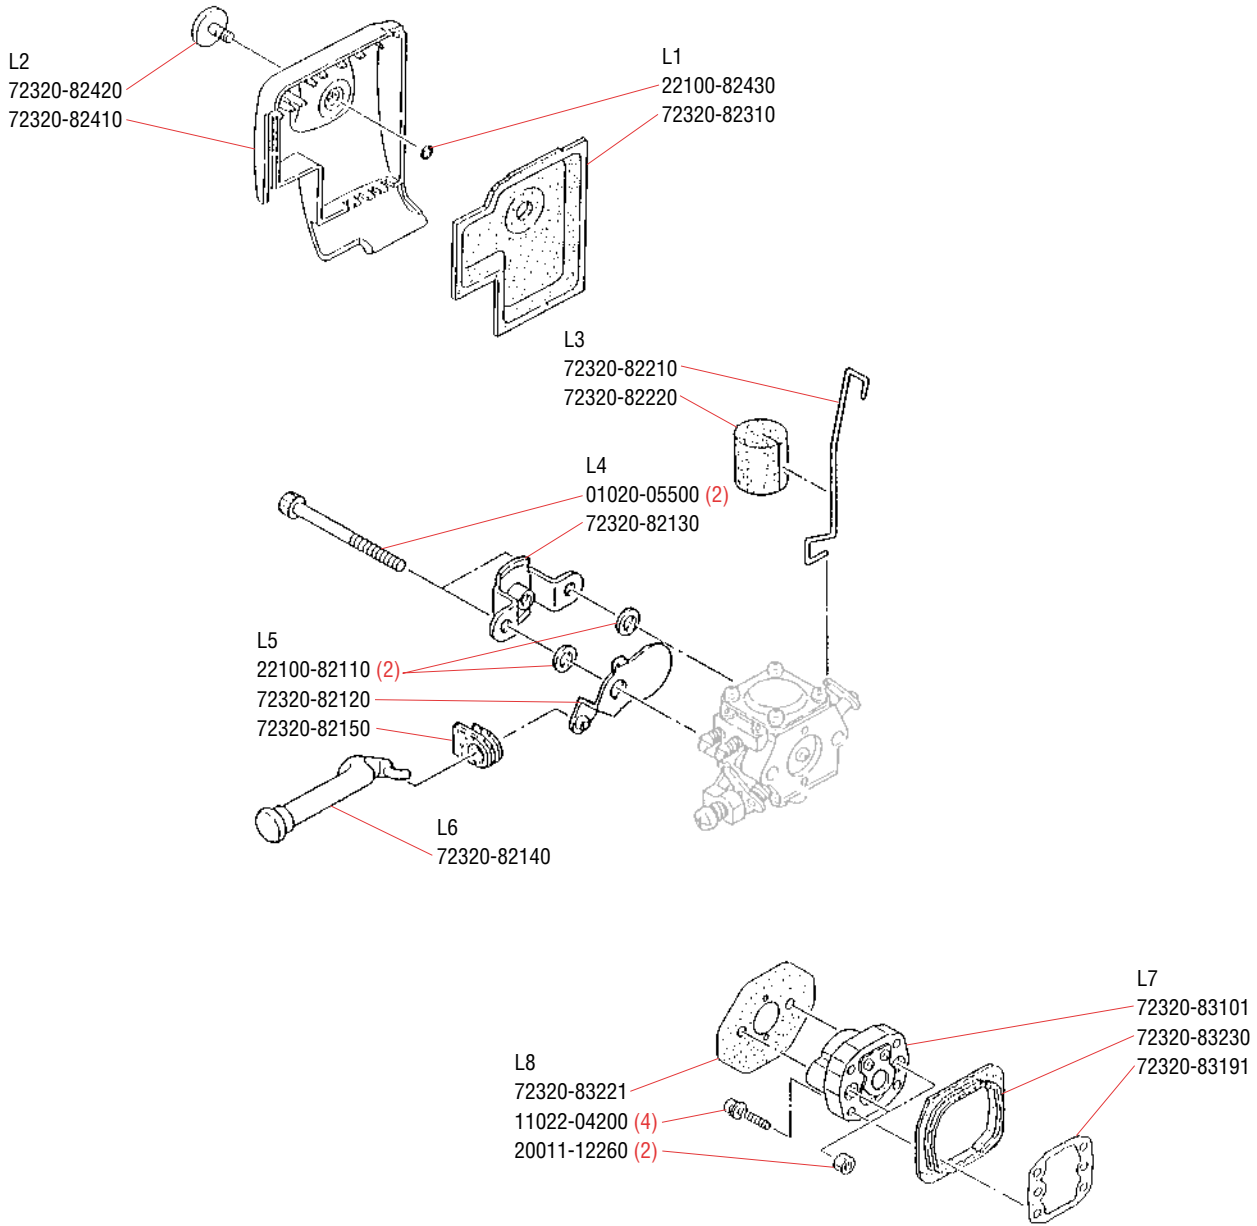

AIR FILTER/FILTRO AIRE/FILTRE À AIR