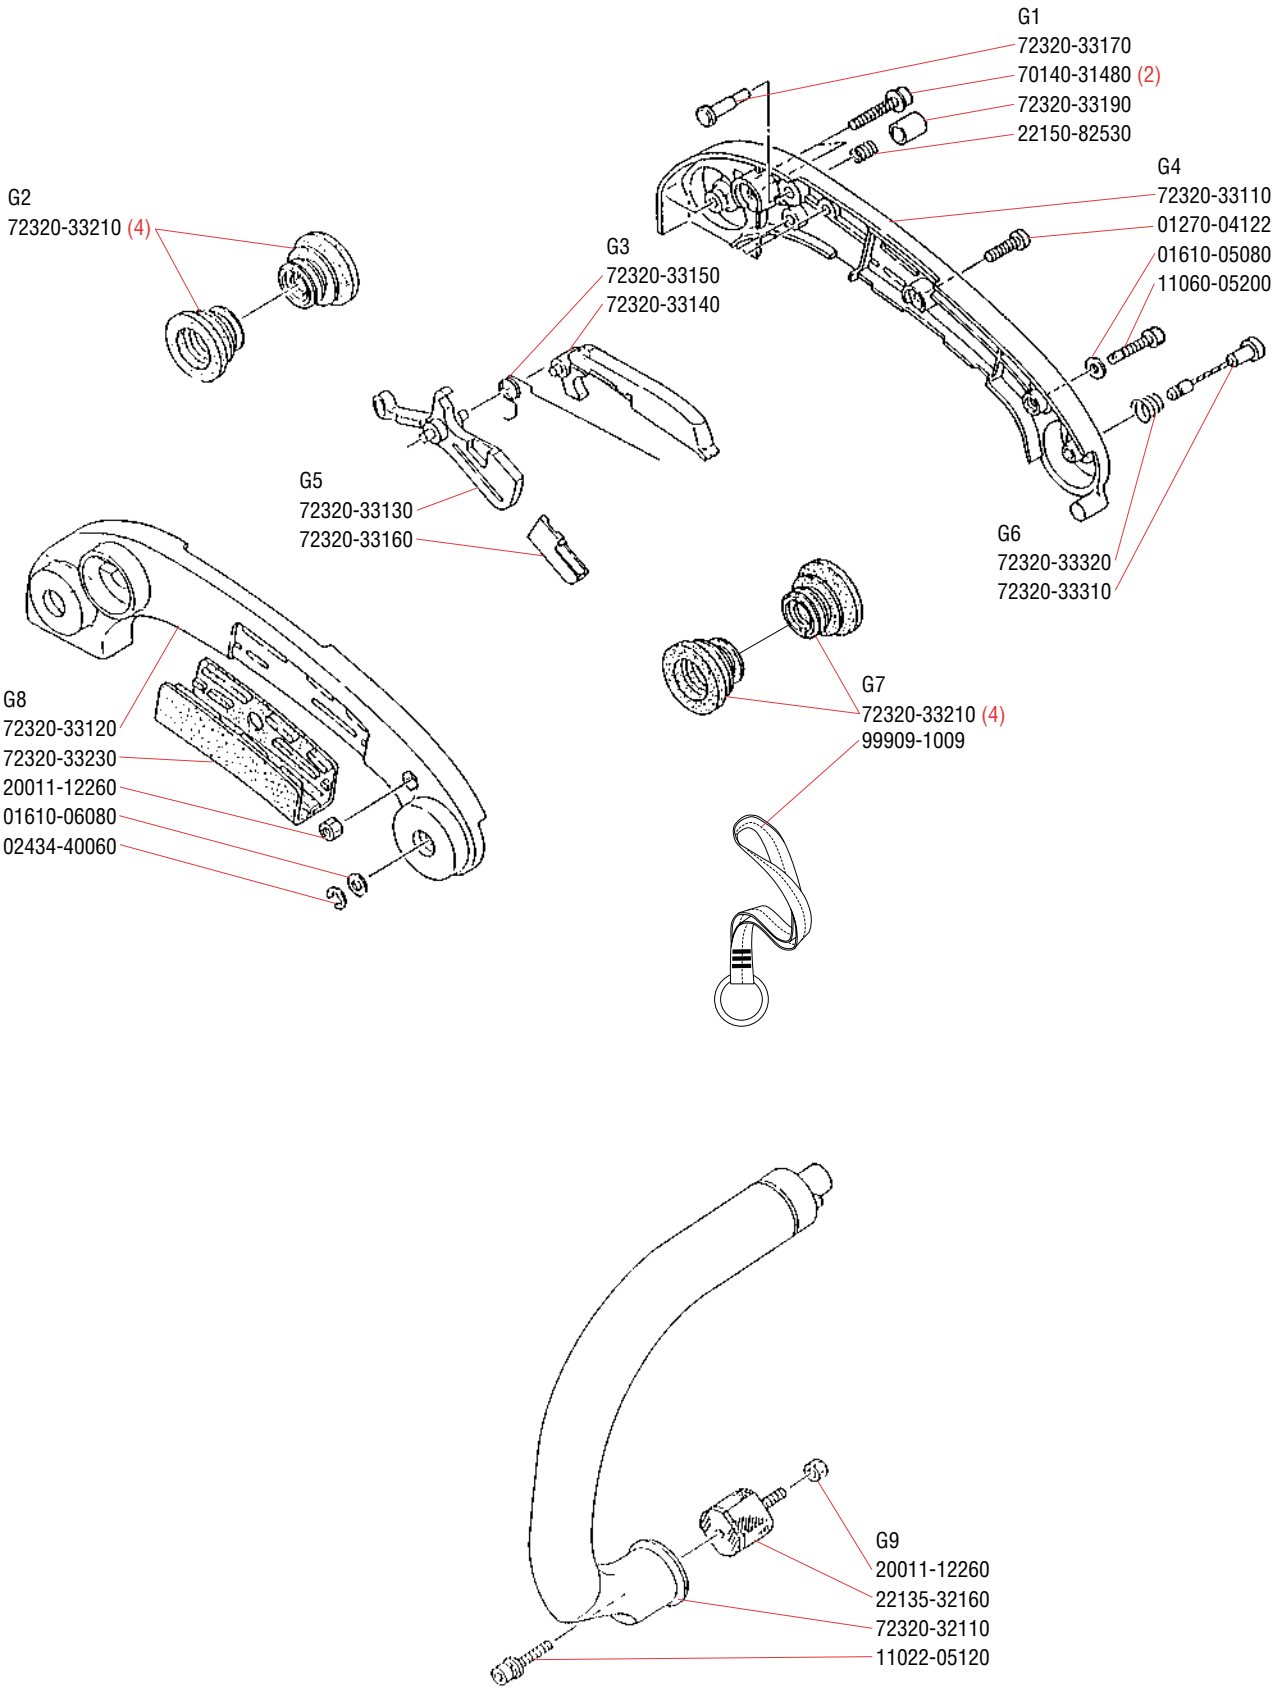

G HANDLE/MANGO/POIGNÉE