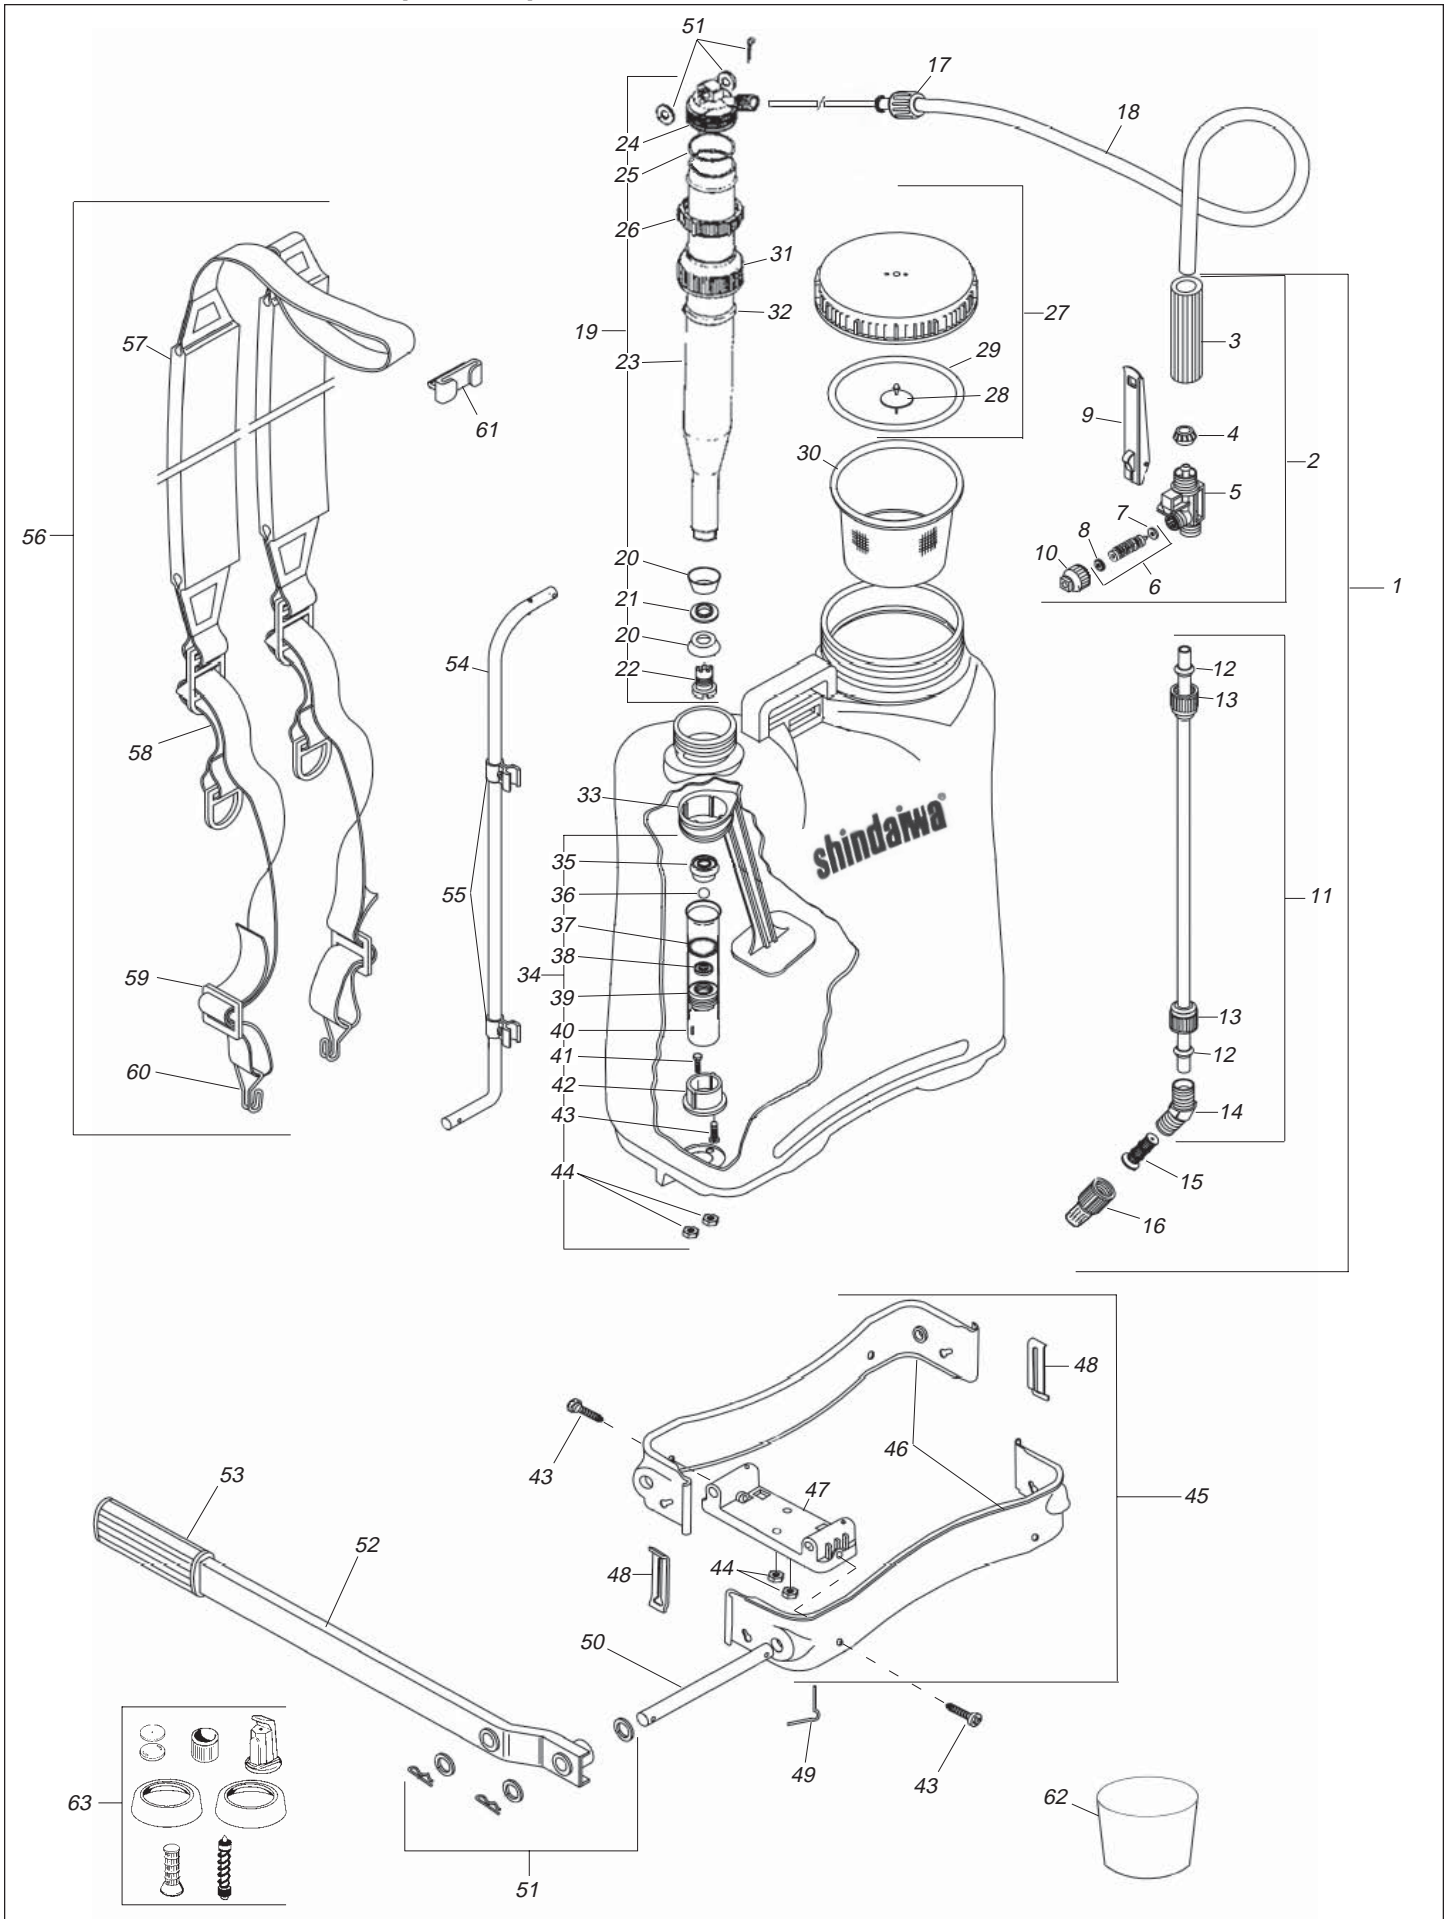

Illustrated Parts List (SP518)

Illustrated Parts List (SP518)

| No. | Part Number | ItemDescription | Qty. |
|-----------|---------------|--|----------|
| 1 | 280016 | Spray wand assembly | 1 |
| 2 | 279992 | Trigger Valve Assembly | 1 |
| 3 | 909192 | Trigger Valve Handle | 1 |
| 4 | 920470 | Hose Ferrule | 1 |
| 5 | 909283 | Trigger Valve Body | 1 |
| 6 | 105239 | Trigger Valve Needle Assembly | 1 |
| 7 | 300731 | Lower Seal | 1 |
| 8 | 300764 | Upper Seal | 1 |
| 9 | 263228 | Trigger, Chromed | 1 |
| 10 | 996058 | Valve Cap | 1 |
| 11 | 285213 | Wand Tube/Elbow Assembly | 1 |
| 12 | 909309 | Cone Packing | 2 |
| 13 | 915744 | Cone Nut | 2 |
| 14 | 635276 | Elbow | 1 |
| 15 | 730366 | Nozzle Filter (40 mesh) | 1 |
| 16 | 015024 | Adjustable Cone Nozzle Assembly | 1 |
| 17 | 942193 | Screw Cap S-20 | 1 |
| 18 | 048116 | Hose/Dip Tube | 1 |
| 19 | 285205 | Chamber Assembly | 1 |
| 20a | 743880 | Piston Cup, Viton® | 2 |
| 20b | 942755 | Piston Cup, Santoprene® (optional) | 2 |
| 21 | 942763 | Piston Cup Spacer | 1 |
| 22 | 402297 | Chamber Valve | 1 |
| 23 | 285197 | Chamber Body | 1 |
| 24 | 942680 | Chamber Cap | 1 |
| 25 | 573154 | O-Ring (Ori-136) | 1 |
| 26 | 040964 | Chamber Nut | 1 |
| 27 | 878132 | Lid Assembly | 1 |
| 28a | 964270 | Diaphragm Valve, Viton® | 1 |
| 28b | 560573 | Diaphragm Valve, Nitrilic (optional) | 1 |
| 29 | 837922 | Lid Seal | 1 |
| 30 | 942920 | Strainer | 1 |
| 31 | 878074 | Packing Ring Nut | 1 |
| 32 | 831230 | Packing Ring | 1 |
| 33 | 300582 | Agitator | 1 |
| 34 | 433334 | Cylinder Assembly | 1 |
| 35 | 570788 | Ball Lock | 1 |
| 36 | 715474 | Ball | 1 |
| 37 | 011668 | O-Ring ORI-122 | 1 |
| 38 | 565960 | Ball Seat 17x12x3 | 1 |
| 39 | 433359 | Valve Seat | 1 |
| 40 | 433342 | Cylinder | 1 |
| 41 | 351486 | Bolt M6x20x1.0 | 2 |
| 42 | 433367 | Cylinder Base | 1 |
| 43 | 211227 | Screw 14x3/4 (Qty. of 2 in 433334 Cyl.Assy.) | 4 |
| 44 | 636126 | Flanged Nut | 2 |
| 45 | 878140 | Split Base Assembly | 1 |
| 46 | 878066 | Half Base | 2 |
| 47 | 433870 | Base Reinforcement | 1 |
| 48 | 942896 | Base Clamp | 2 |
| 49 | 433888 | Pump Shaft Lock Pin | 1 |
| 50 | 433896 | Pump Lever Shaft | 1 |
| 51 | 942102 | Washers & Hitch Pin Set | 1 |
| 52 | 964387 | Pump Lever Assy. | 1 |
| 53 | 002683 | Hand Grip | 1 |
| 54 | 661397 | Pump Lever Connecting Rod | 1 |
| 55 | 838003 | Spray Wand Holder Clip Assembly (pkg. of 2) | 1 |
| 56 | 263392 | Strap Assembly Complete | 1 |
| 57 | 568725 | Upper Strap w/pad | 1 |
| 58 | 229971 | Lower Strap Assembly | 2 |
| 59 | 502757 | Lower Strap Buckle | 2 |
| 60 | 433474 | Lower Strap Hook | 2 |
| 61 | 214817 | Sholder Strap Lock | 1 |
| 62 | 963959 | Calibrated Measuring Cup | 1 |
| 63 | 285221 | Standard Repair and Nozzle Kit | 1 |