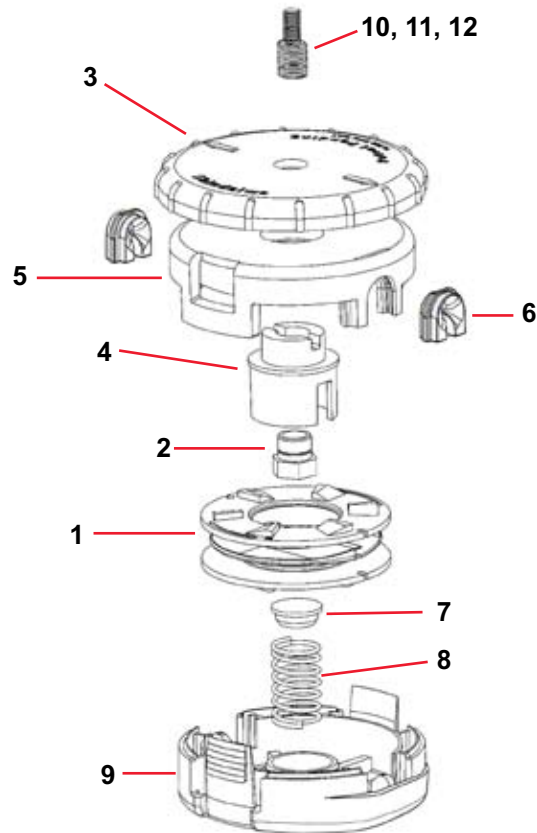

Speed-Feed® 450 Trimmer Head

All Speed-Feed® trimmer heads are pre-wound with .095" (2.4mm) Silentwist™ trimmer line.

SPEED-FEED® 450

P/N 28820-08000	2
P/N 28820-09000	3
P/N 28820-11000	4
P/N 28820-12000	5
P/N 28820-13000	6
ADAPTOR KITS	6

(Fits all Shindaiwa
Straight Shaft Trimmers)

NOTE: Trimmer head is pre-wound with .095" (2.4mm) Silentwist™ trimmer line.

NO.	PART NUMBER	DESCRIPTION	DESCRIPCIÓN	NOM DE LA PIÈCE	QTY.
1	28820-07370	SPOOL LH	CARRETE LH	BOBINE LH	1
2	28820-07360	BUSHING	BUJE	BAGUE	1
3	28820-07320	KNOB	PERILLA	POIGNÉE	1
4	28820-07350	CORE	BASE CENTRAL	MOYEU	1
5	28820-07330	EYELET CARRIER	SOPORTE DE BOQUILLAS	CORP DE POULIE	1
6	28820-07340	EYELET	BOQUILLAS	PASSE-CÂBLE	2
7	28820-07380	CAP	TAPA	CAPUCHON	1
8	17500-23600	spring	resorte	ressort	1
9	28820-07390	COVER	TAPA	COUVERCLE	1
10	28820-07400	STUD, 7MM LH	PERNO, 7MM LH	BOULON, 7MM LH	1
11	28820-07410	STUD, 8MM LH	PERNO, 8MM LH	BOULON, 8MM LH	1
12	28820-07420	STUD, 10MM LH	PERNO, 10MM LH	BOULON, 10MM LH	1

P/N 28820-09000

7MM LH

(Fits Shindaiwa 22T,
C20, C230, C242,
C250, C2510, LT18,
LT20, M230, M231,
M2500, M2510, T18,
T20, T230, T231, T242,
T250, T2500, T2510)

NOTE: Trimmer head is pre-wound with .095" (2.4mm) Silentwist™ trimmer line.

NO.	PART NUMBER	DESCRIPTION	DESCRIPCIÓN	NOM DE LA PIÈCE	QTY.
1	28820-07370	SPOOL LH	CARRETE LH	BOBINE LH	1
2	28820-09310	ARBOR BOLT 7MM LH	PERNO, 7MM LH	BOULON, 7MM LH	1
3	28820-07320	KNOB	PERILLA	POIGNÉE	1
4	28820-07350	CORE	BASE CENTRAL	MOYEU	1
5	28820-07330	EYELET CARRIER	SOPORTE DE BOQUILLAS	CORP DE POULIE	1
6	28820-07340	EYELET	BOQUILLAS	PASSE-CÂBLE	2
7	28820-07380	CAP	TAPA	CAPUCHON	1
8	17500-23600	SPRING	RESORTE	RESSORT	1
9	28820-07390	COVER	TAPA	COUVERCLE	1