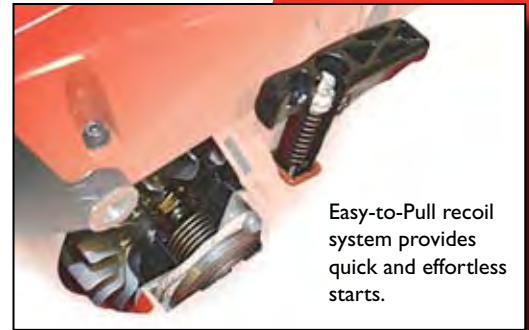

shindaiwa®

352s Chain Saw

HAWAII GROWER PRODUCTS

**SHINDAIWA STRING TRIMMERS
CHAIN SAWS, BRUSH CUTTERS
POLE SAWS AND HEDGE TRIMMERS**

400 Lehuakona St. Kahului, HI 96732

Phone 808-**877-6636**

A small, high-performance chain saw in a compact package, the 352s has professional features you'd expect only on larger saws. This saw is ideal for small commercial projects, tree farms and firewood cutters.

shindaiwa®

352s Chain Saw

Specifications

Displacement	2.15 cu in (35.2 cc)
Output	2.0 hp (1.5 kW)
Dry Weight*	9.5 lbs (4.3 kg)
Bar Length	14 to 16 in (35 to 40 cm)
Fuel Capacity	13.5 oz (400 ml)
Oil Tank Cap.	8.5 oz (250 ml)

*Powerhead only

Features

- Boot-mounted Walbro WT carburetor delivers excellent acceleration from clutch engagement through full throttle and reduces heat transfer from the engine.
- 1-piece CDI ignition system for quick, easy starts. RPM limiter protects engine from overspeeding.
- Convenient integrated Choke and Fast Idle Speed control for easy starting.
- Four-bolt muffler means secure mounting, minimizing repair requirements.