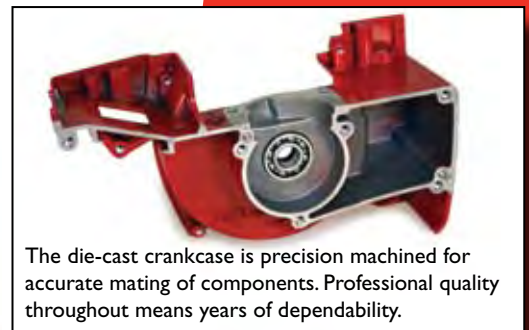

shindaiwa®

352s Chain Saw

HAWAII GROWER PRODUCTS

**SHINDAIWA STRING TRIMMERS
CHAIN SAWS, BRUSH CUTTERS
POLE SAWS AND HEDGE TRIMMERS**

400 Lehuakona St. Kahului, HI 96732

Phone 808-**877-6636**

A small, high-performance chain saw in a compact package, the 352s has professional features you'd expect only on larger saws. This saw is ideal for small commercial projects, tree farms and firewood cutters.

shindaiwa®

352s Chain Saw

Specifications

Displacement	2.15 cu in (35.2 cc)
Output	2.0 hp (1.5 kW)
Dry Weight*	9.5 lbs (4.3 kg)
Bar Length	14 to 16 in (35 to 40 cm)
Fuel Capacity	13.5 oz (400 ml)
Oil Tank Cap.	8.5 oz (250 ml)

*Powerhead only

Features

- Boot-mounted Walbro WT carburetor delivers excellent acceleration from clutch engagement through full throttle and reduces heat transfer from the engine.
- 1-piece CDI ignition system for quick, easy starts. RPM limiter protects engine from overspeeding.
- Convenient integrated Choke and Fast Idle Speed control for easy starting.
- Four-bolt muffler means secure mounting, minimizing repair requirements.