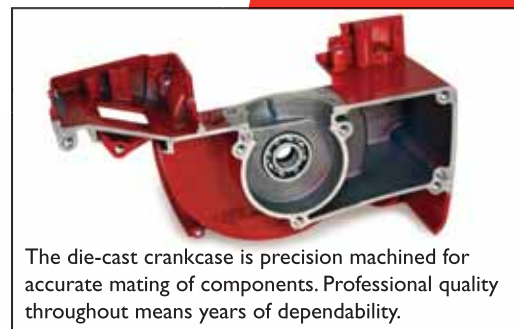

shindaiwa®

377 Chain Saw

HAWAII GROWER PRODUCTS

**SHINDAIWA STRING TRIMMERS
CHAIN SAWS, BRUSH CUTTERS
POLE SAWS AND HEDGE TRIMMERS**

400 Lehuakona St. Kahului, HI 96732

Phone 808-877-6636

The Shindaiwa 377 chain saw is a commercial tree-trimming and firewood cutter saw with full anti-vibe system and outstanding power-to-weight ratio.

shindaiwa®

377 Chain Saw

Outstanding power-to-weight ratio

Ergonomic design for comfortable handling

Specifications

Displacement	2.3 cu in (37.7 cc)
Output	2.2 hp (1.6 kW)
Dry Weight*	9.3 lbs (4.2 kg)
Bar Length	14 to 16 in (35 to 40 cm)
Fuel Capacity	13.5 oz (400 ml)
Oil Tank Cap.	8.5 oz (250 ml)

*Powerhead only

Features

- Boot-mounted Walbro WT carburetor delivers excellent acceleration from clutch engagement through full throttle and reduces heat transfer from the engine.
- 1-piece CDI ignition system for quick, easy starts. RPM limiter protects engine from overspeeding.
- Convenient integrated Choke and Fast Idle Speed control for easy starting.
- Four-bolt muffler means secure mounting, minimizing repair requirements.