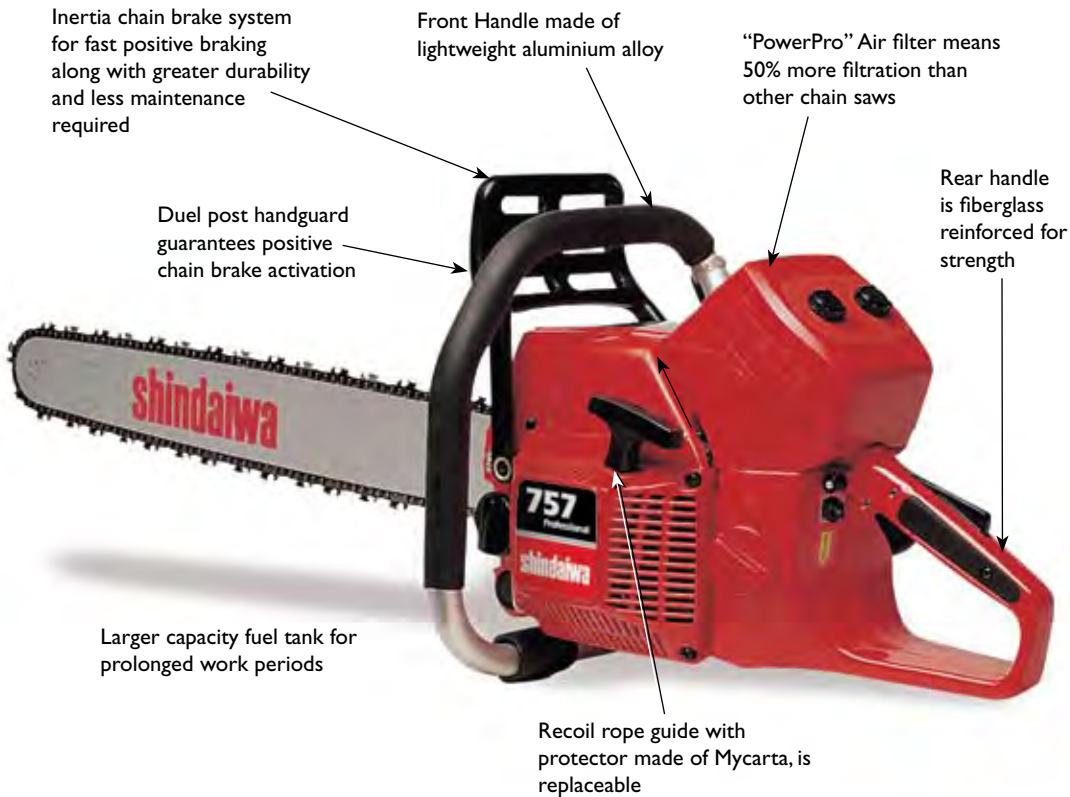

shindaiwa

757 Chain Saw

HAWAII GROWER PRODUCTS

**SHINDAIWA STRING TRIMMERS
CHAIN SAWS, BRUSH CUTTERS
POLE SAWS AND HEDGE TRIMMERS**

400 Lehuakona St. Kahului, HI 96732

Phone 808-**877-6636**

**The Shindaiwa
757 Chain Saw
is the largest
in our line of
professional
chain saws.
Equipped with a
4.8 hp engine, a
heavy-duty air
filtration and
cooling system
for the
toughest
of jobs.**

shindaiwa

757 Chain Saw

The chain saw of professionals, equipped with a heavy-duty air filtration and cooling system.

Specifications

Displacement	73.5 cc (4.5 cu in)
Output	4.8 kW (3.6 hp)
Dry Weight*	7,0 kg (15,4 lbs)
Bar Length	45 to 80 cm (18 to 32 in)
Fuel Capacity	740 ml (25 oz)
Oil Tank Capacity	330 ml (11.2 oz)

*Engine without bar and chain

Characteristics

- High performance engine and torque that begins at low RPM.
- High capacity cooling. Flywheel and cylinder fins are sized precisely to maintain correct temperature ranges at all times.
- Easy one bolt removal provides access to the clutch and sprocket.
- Two piece electronic ignition. High capacity coil to provide easy starting process.
- Large one piece muffler. Provides maximum performance and reduced noise.