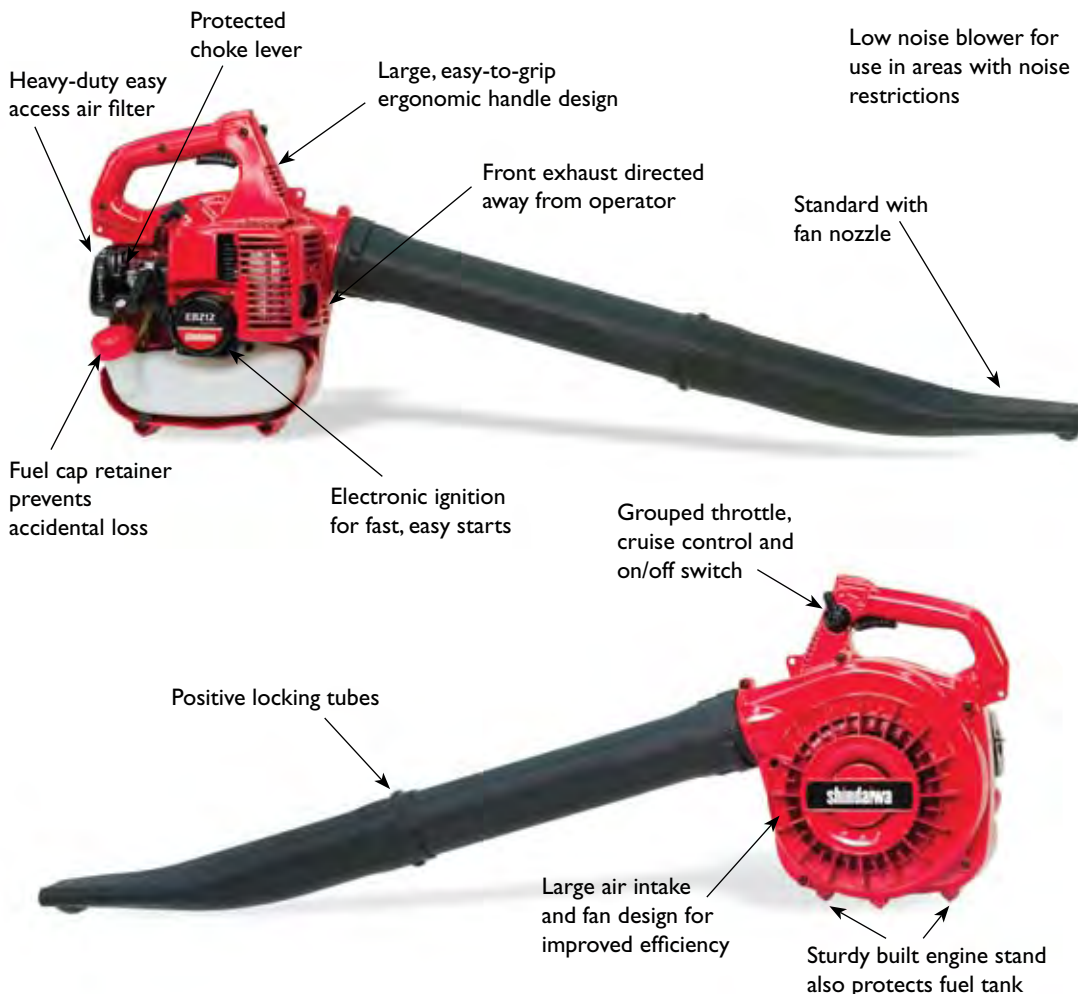

## EB212 Handheld Blower

**HAWAII GROWER PRODUCTS**

**SHINDAIWA STRING TRIMMERS  
CHAIN SAWS, BRUSH CUTTERS**

**POLE SAWS AND HEDGE TRIMMERS**

400 Lehuakona St. Kahului, HI 96732

Phone 808-**877-6636**

**NEW**

Lightweight,  
durable, ultra-  
quiet – the EB212  
handheld blower  
is designed with  
professionals and  
homeowners in  
mind. It's perfect  
for operating in  
noise sensitive  
areas, but has  
the power to  
get the job  
done fast!

## EB212 Handheld Blower

**Compact, quiet and easy to use, the EB212 is ideal for around the home and small lawn maintenance jobs. The 21.2cc low emission engine provides the power to get the job done fast and efficiently.**