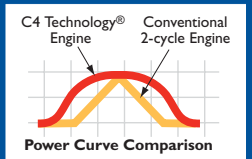

Shindaiwa's patented C4 Technology® delivers the best of both 2-cycle and 4-cycle engines. Stronger. Smoother. Quieter.