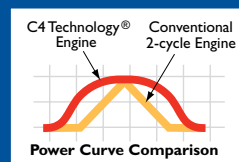

- Incredible torque under load.
- Quick throttle response.
- No oil sump. No dipstick.
- Uses 50:1 mixed fuel.
- Excellent fuel economy.
- Meets stringent EPA and California exhaust emission regulations.

Specifications

	LE2510
Displacement	1.5 cu in (24.5 cc)
Output	1.1 hp (0.8 kW)
Dry Weight*	13.4 lbs (6.1 kg)
Overall Length	69.7 in (177 cm)
Carburetor	Walbro Barrel-valve
Fuel Capacity	20.3 oz (600 ml)
Fuel, 50:1 Ratio	Fuel/Mixing Oil

Features

- Quality two-ring piston and 4-bolt, chrome plated cylinder for maximum durability.
- Meets stringent EPA and California exhaust emission regulations.
- Two-year consumer warranty, one-year commercial warranty.
- Limited lifetime warranty on drive shaft and major ignition components.

shindaiwa®

First to Start. Last to Quit.
www.shindaiwa.com